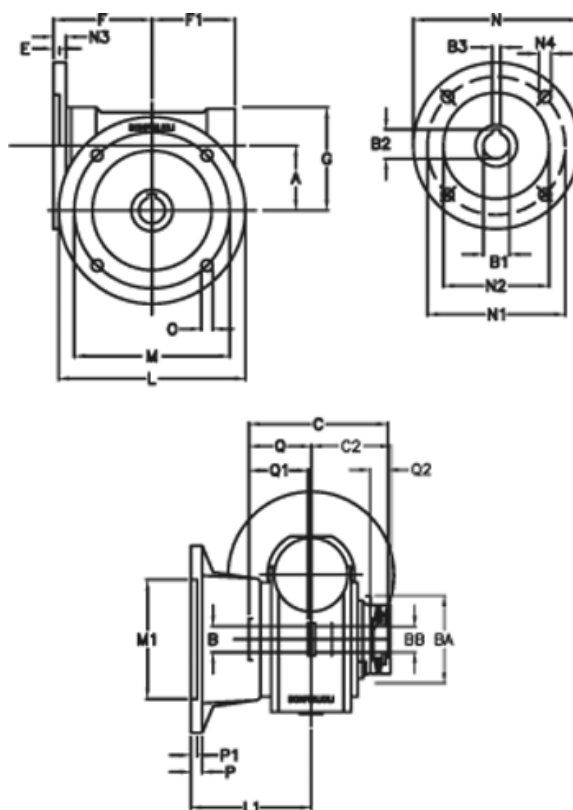

Article number: 390204903642336

Description: Worm Gear with Torque Limiter
VF 49-L2-F-36 P63B14

Measures

a = 49.50	C2 = 63,5	m = 90	P = 12
B = 25	Description = VF 49F-xx-63B14	M1 = 70	P1 = 10
B1 E7 = 11	E = 3.0	N = 90	Q = 51.0
B2 = 12.8	F = 70	N1 = 75	Q1 = 41
B3 H9 = 4	F1 = 63	N2 = 60	Q2 = 15
BA = 63	g = 80	N3 = 7.0	
BB H7 = 14	L = 125	N4 = 6.0	
C = 105	L1 = 85.5	O = 10.5	